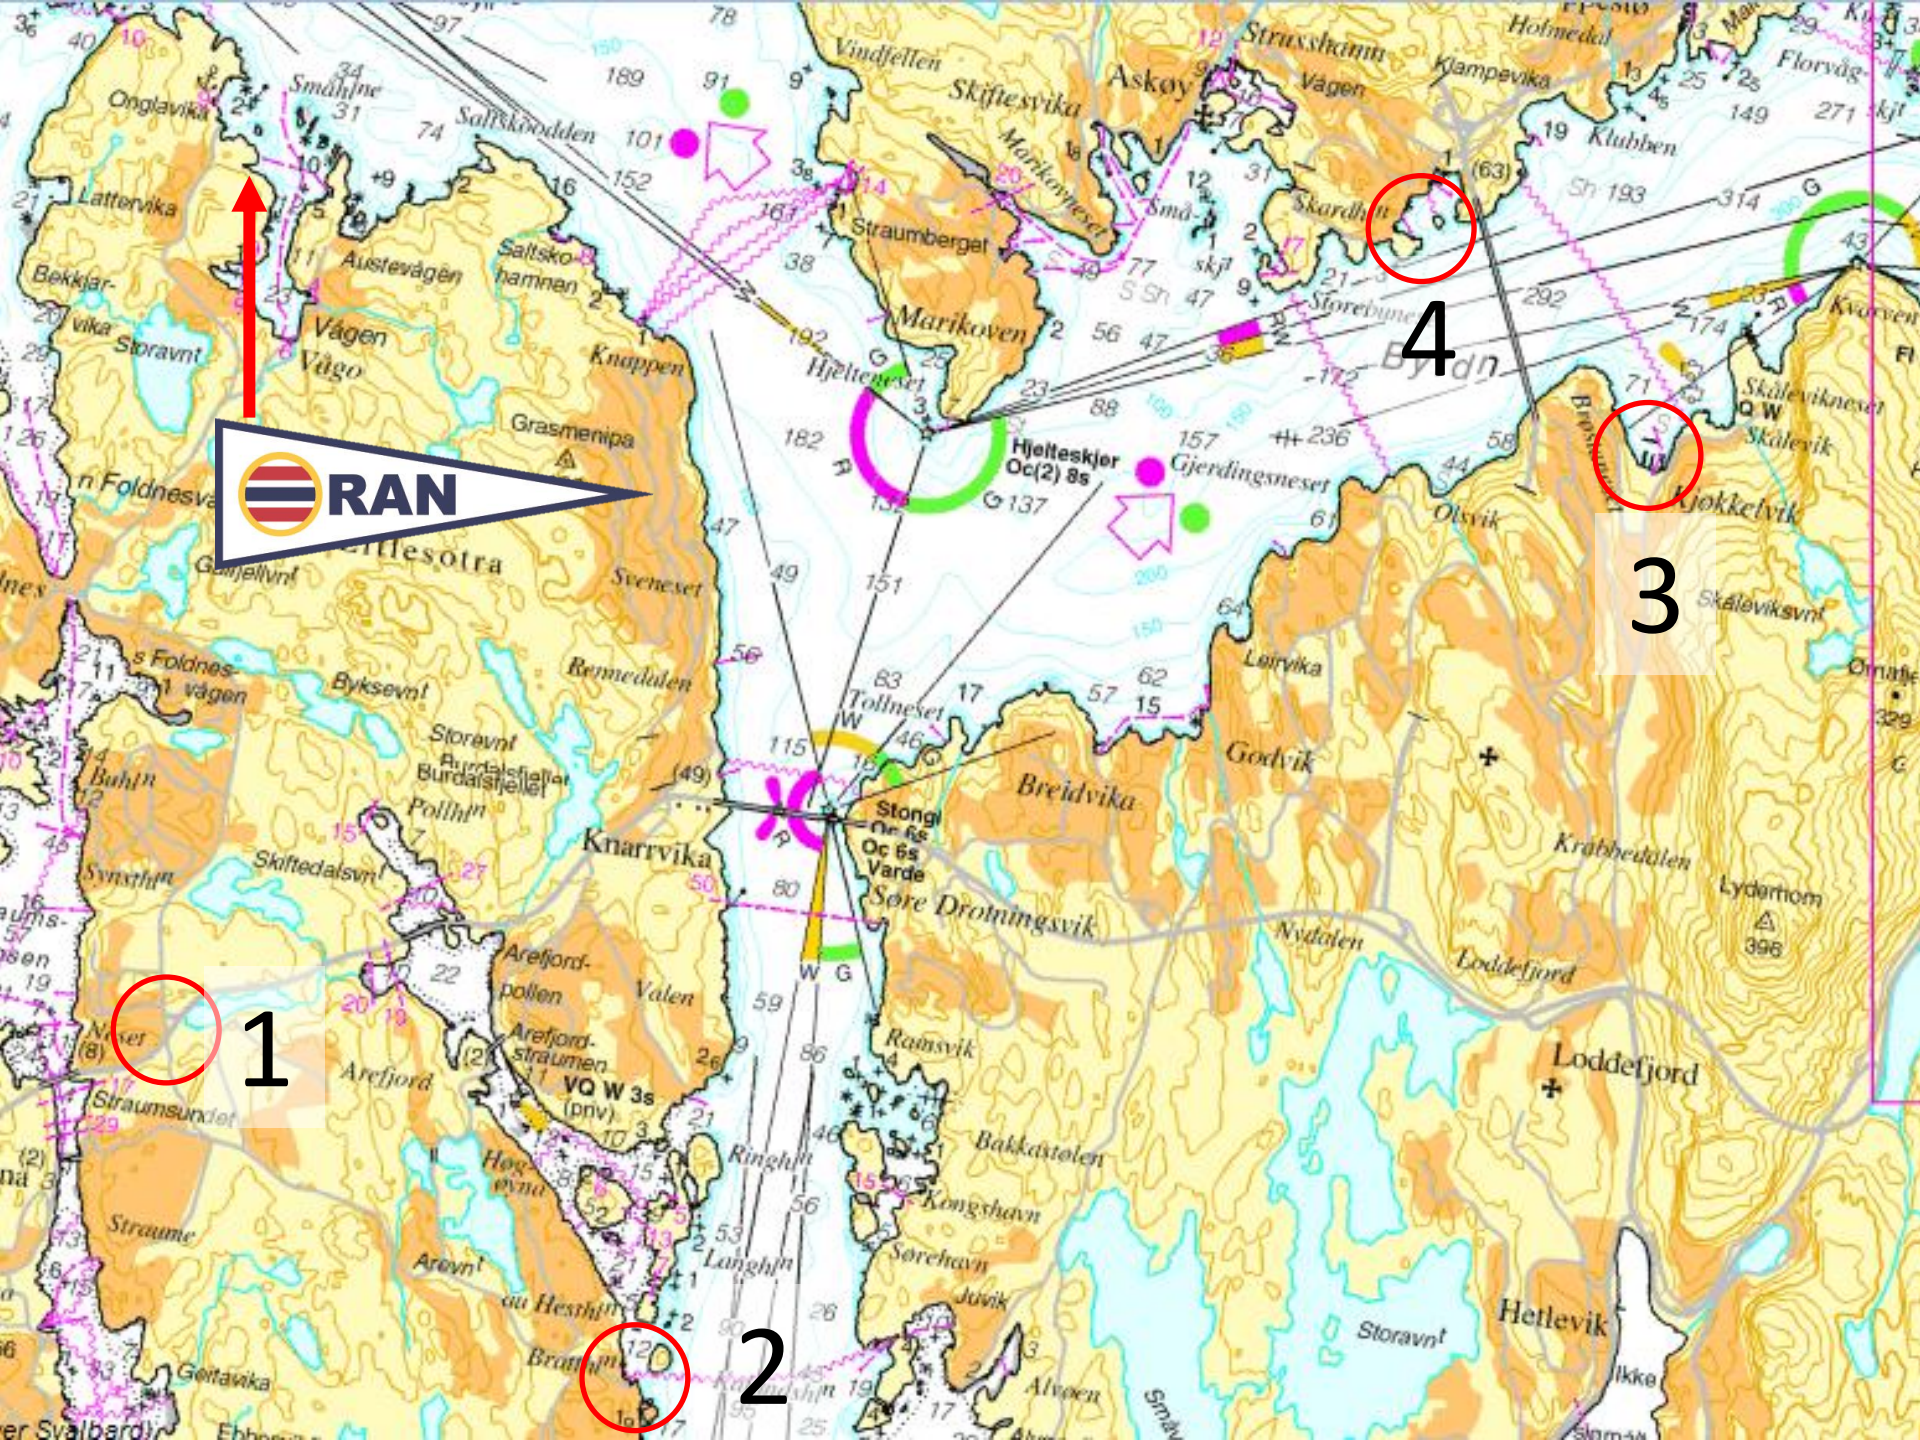

1

2

3

4

# Where to fill fuel

Location number on map	Name	Distance from Ran	Petrol	Diesel	Bank Acept	VISA	Master Card	Cash	Opening hours	Phone number
1	Shell Straume	4,3 km by car	Yes	Yes	Yes	Yes	Yes	Yes	Monday-Friday: 0630-2300 Saturday: 0800-2300 Sunday: 0900- 2300	+47 56 32 62 80
2	Joker Bratt- holmen	3,8 NM by boat	Yes	Yes	Yes	Yes	Yes	Yes	Monday-Friday: 0800-2000 Saturday: 0900-1800 Sunday: closed	+47 56 33 07 80
3	Engelshamn Marina Kjøkkelvik	3,6 NM by boat	Yes	Yes	Yes	No	No	Yes	Bank Acept open 24/7. Call in advance for cash payments.	+47 55 93 11 25
4	Skarholmen	3,23 NM by boat	Yes	Yes	Yes	Yes	Yes	No	Open 24/7 hrs	+ 47 97 12 00 05