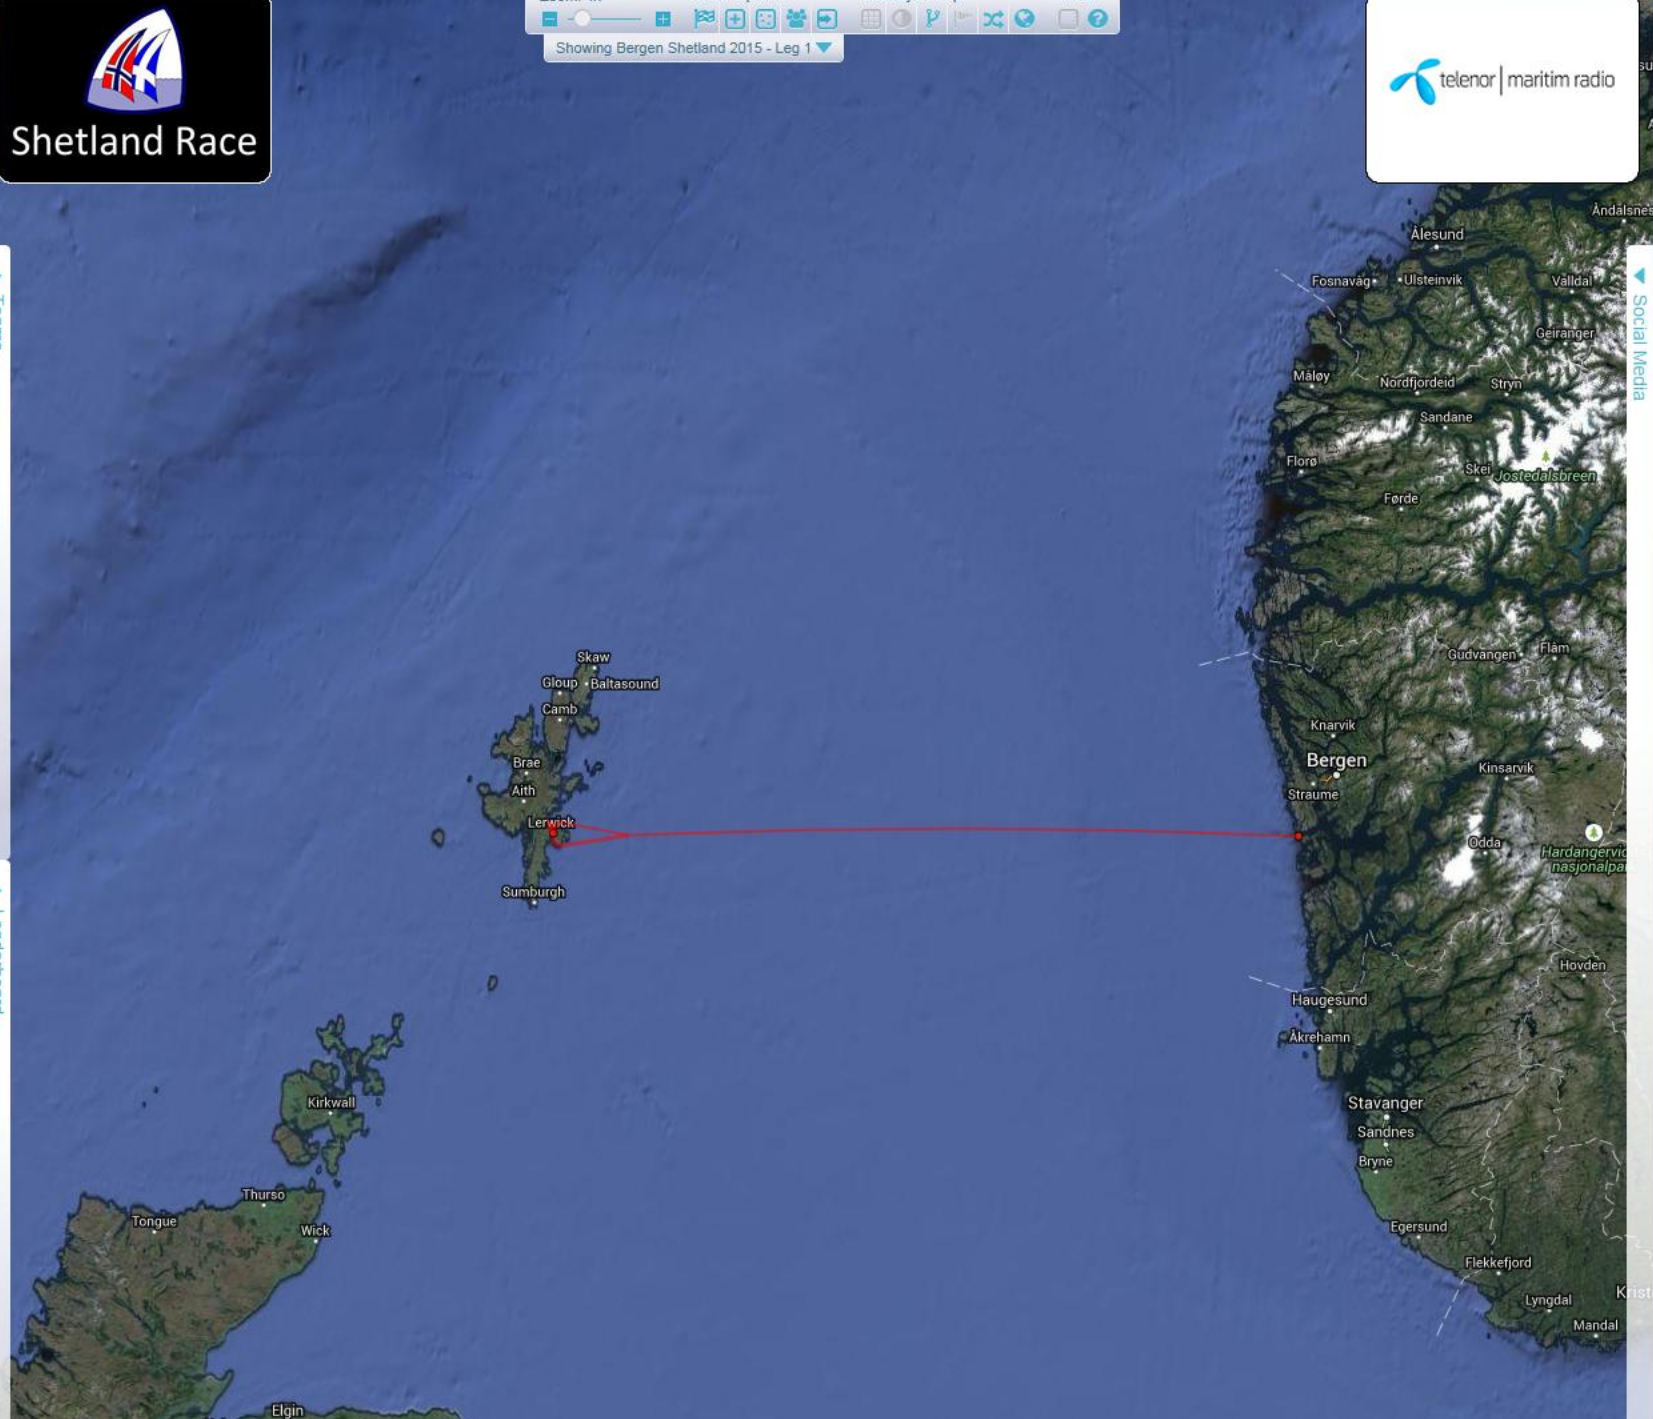

Skippermeeting
Shetland Race 2015

Bergen Katedralskole
23.6.2015

Teams

Leaderboard

Social Media