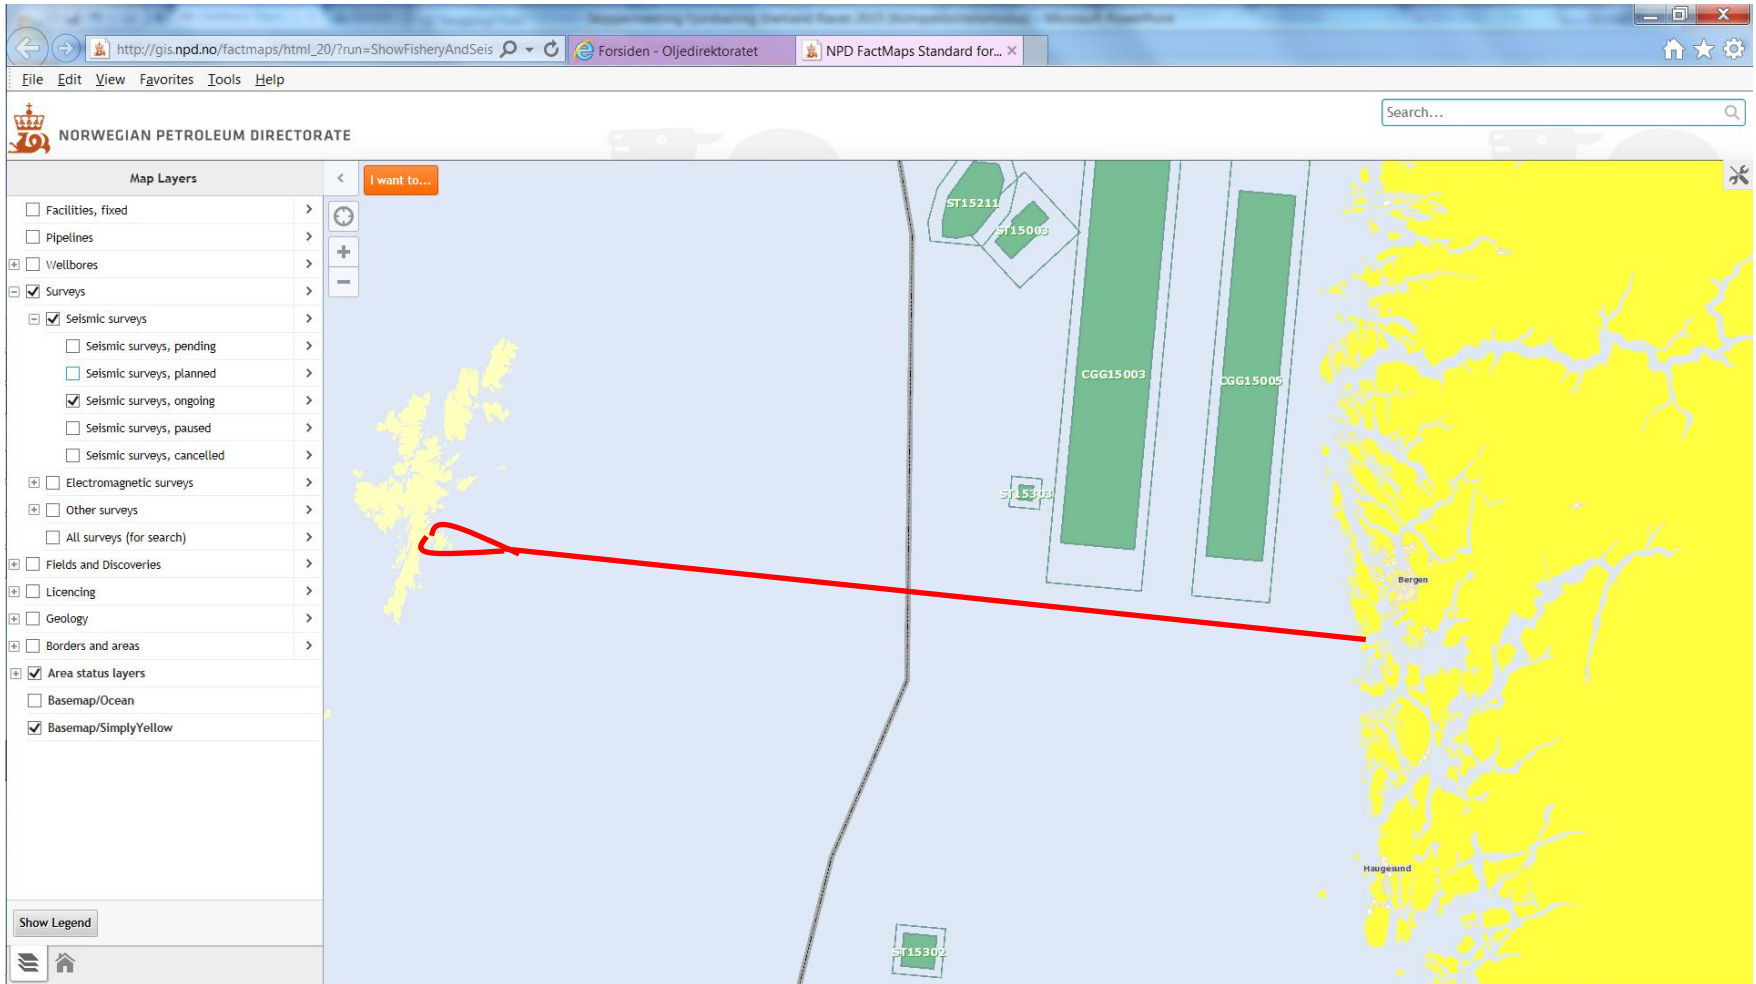

Skippermeeting Shetland Race 2015

Bergen Katedralskole

23.6.2015

Shetland Race

2015

Seismic activity North Sea

Seismic activity North Sea

Lanternes on vessels towing seismic acquisition equipment

INSTAGRAM

#shetlandrace15

Shetland Race

Zoom: 4x Zoom Options Overlays / Map Tools

Showing Bergen Shetland 2015 - Leg 1

Skippermeeting
Shetland Race 2015

Bergen Katedralskole
23.6.2015

Teams