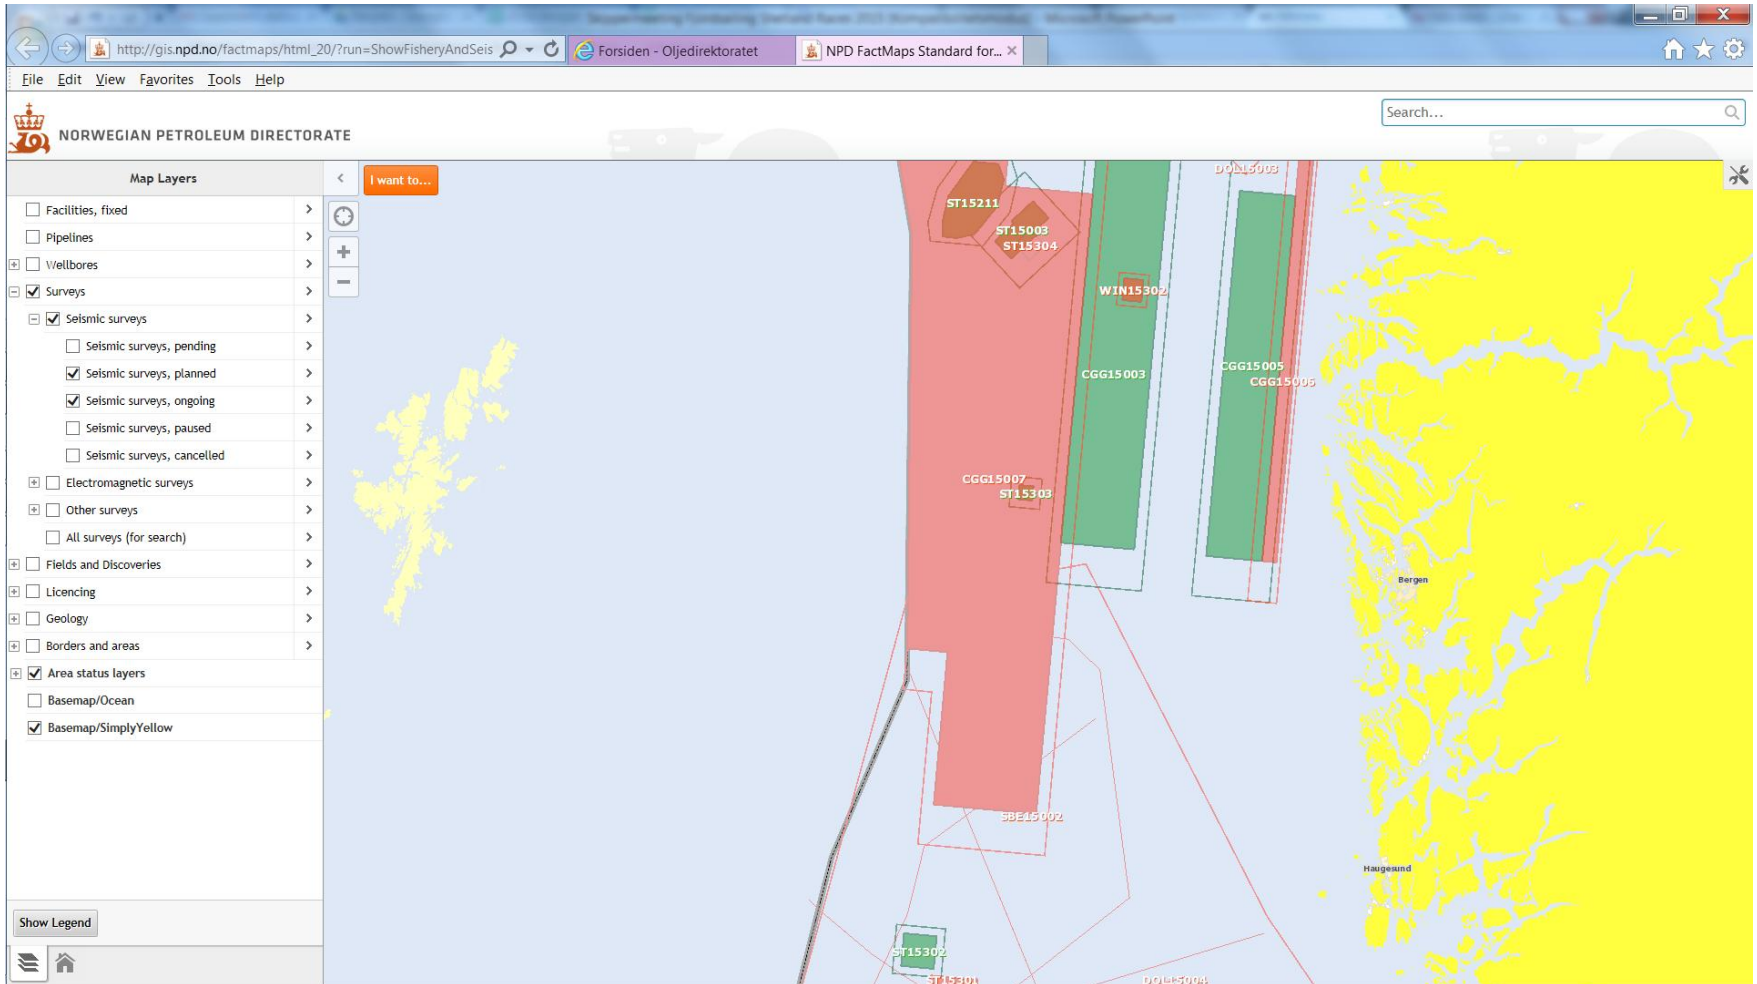

Skippermeeting Shetland Race 2015

Bergen Katedralskole

23.6.2015

Shetland Race

2015

Seismic activity North Sea

Seismic activity North Sea

Lanternes on vessels towing seismic acquisition equipment

INSTAGRAM

#shetlandrace15

Shetland Race

Zoom: 4x Zoom Options Overlays / Map Tools

Showing Bergen Shetland 2015 - Leg 1

Skippermeeting
Shetland Race 2015

Bergen Katedralskole
23.6.2015

Teams